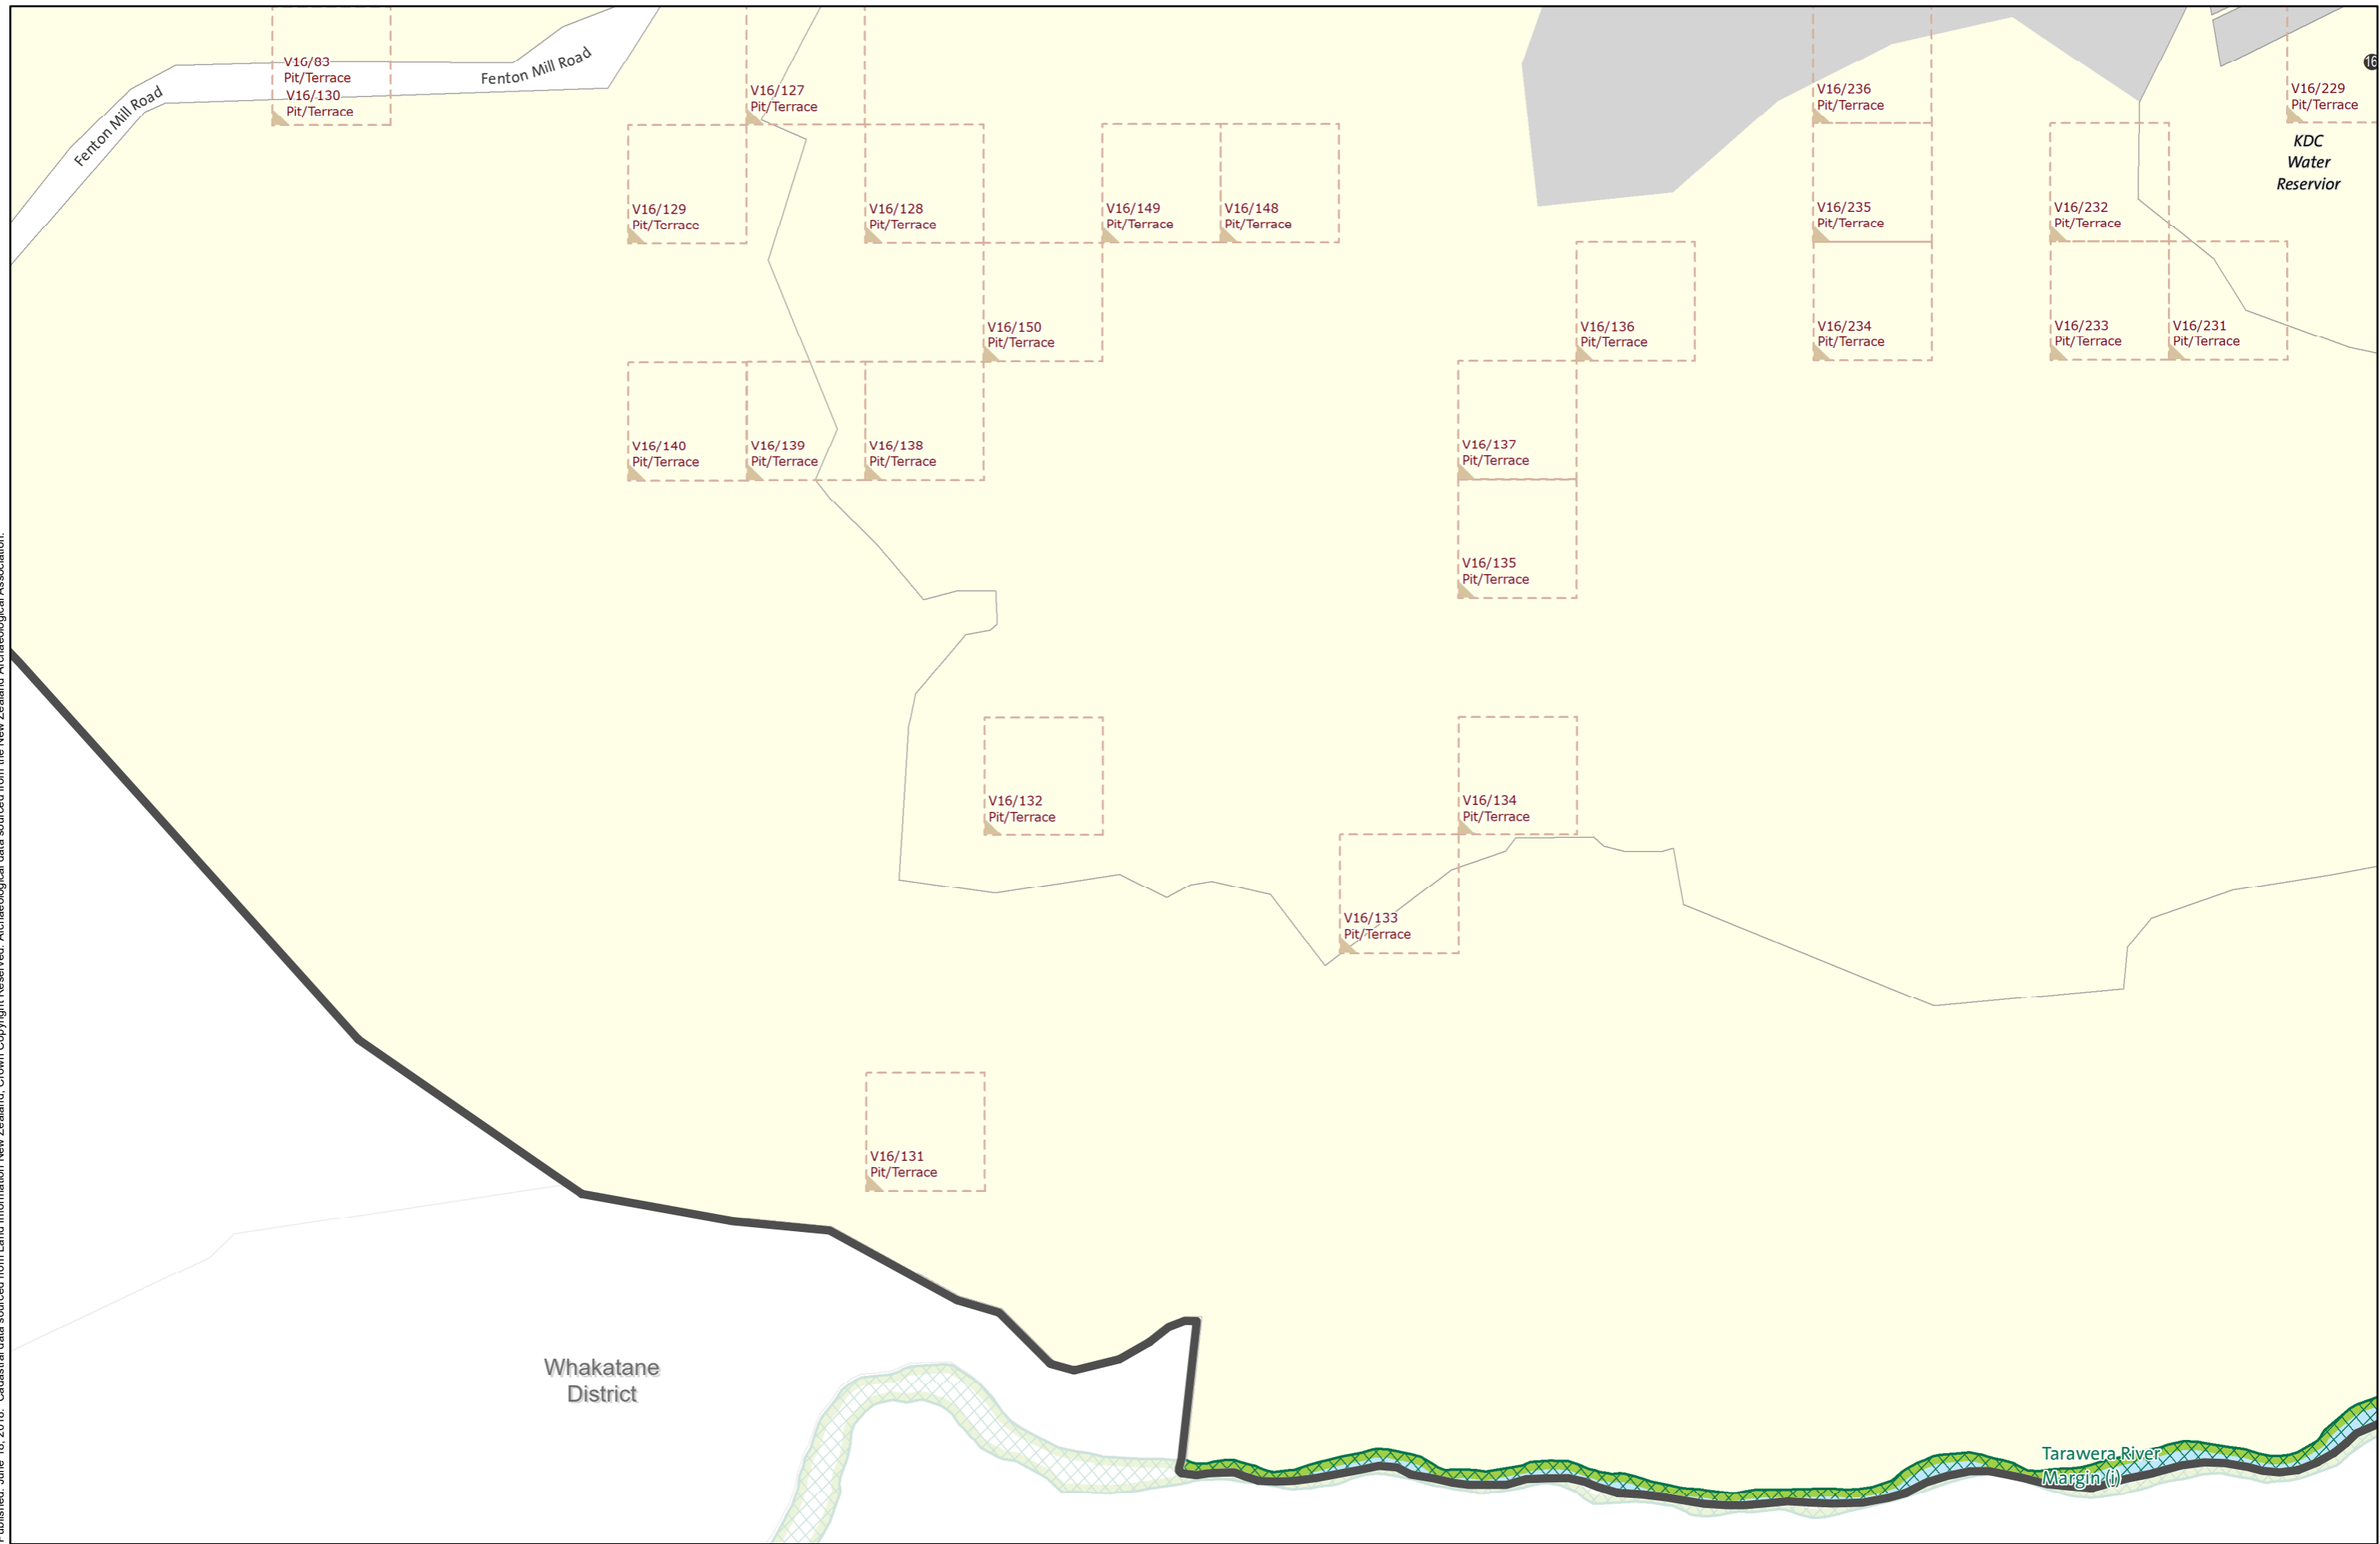

Published: June 18, 2018. Cadastral data sourced from Land Information New Zealand. Crown Copyright Reserved. Archaeological data sourced from the New Zealand Archaeological Association.

Kawerau District Plan

- Geothermal Feature
- Designation
- Natural Heritage Site

- Electricity Transmission Lines
- Electricity Transmission Corridor
- Gas Transmission Pipeline

- Archaeological Site
- Archaeological Site Accuracy Area

- Commercial 1
- Commercial 2
- Commercial 3

- Industrial Area 1
- Industrial Area 2
- Industrial Area 3

- Residential
- Rural Lifestyle
- Reserve