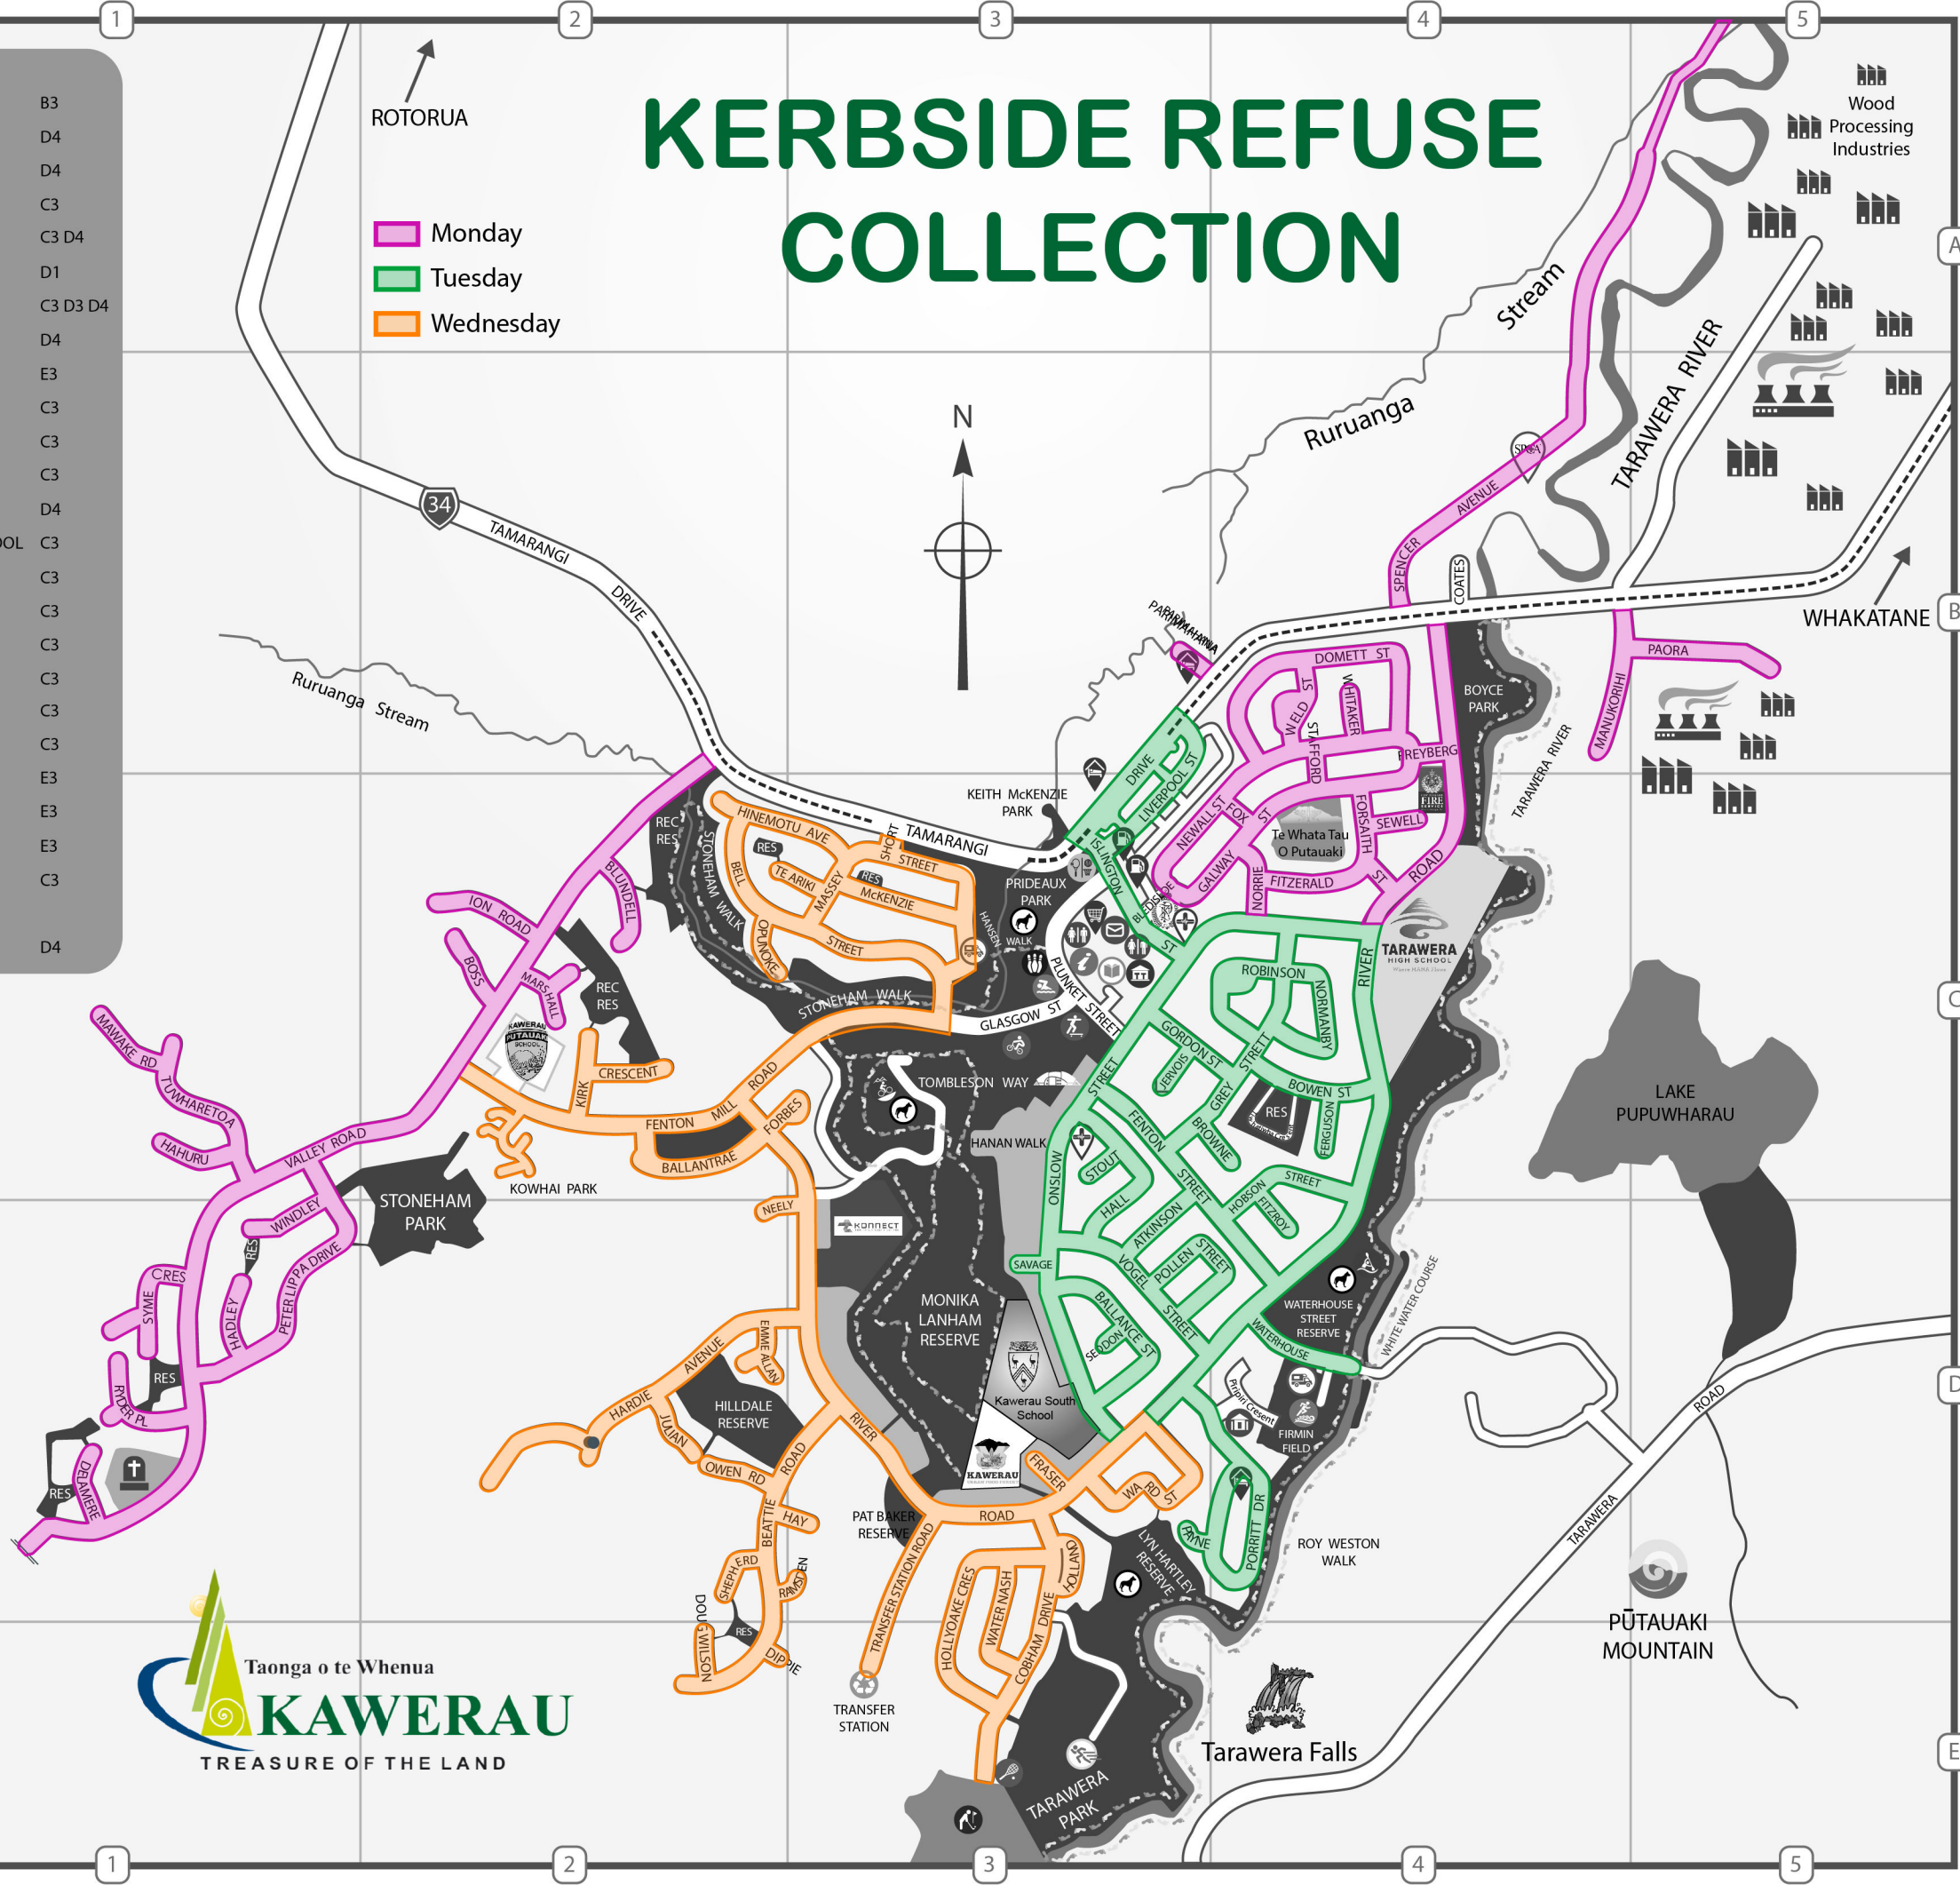

# KERBSIDE REFUSE COLLECTION

- Monday
- Tuesday
- Wednesday

- ATKINSON STREET D3
- BALLANCE STREET D3
- BALLANTRAE C2
- BEATTIE ROAD D2
- BELL STREET C2
- BILL SCHMELZ PLACE C2
- BLEDISLOE STREET C3
- BLUNDELL AVENUE C2
- BOB WILSON PLACE C2
- BOSS ROAD C2
- BOWEN STREET C4
- BROWNE STREET C4
- COATES ROAD B4
- COBHAM DRIVE E3
- DAVE WESTON PLACE C2
- DELAMERE DRIVE D1
- DIPPIE PLACE E2
- DOMETT STREET B4
- DOUG WILSON CRESCENT E2
- EAST BANK ROAD C5
- EMME ALLAN ROAD D2
- FENTON MILL ROAD C2
- FENTON STREET C3
- FERGUSON STREET C4
- FITZGERALD STREET C4
- FITZROY STREET D4
- FLETCHER AVENUE B5
- FORBES PLACE C2
- FORSAITH STREET C4
- FOX STREET C4
- FRASER STREET D3
- FREYBERG STREET B4
- GALWAY STREET C2
- GEORGE WHATNALL PLACE C4
- GLASGOW STREET C3
- GORDON STREET C3
- GREY STREET C4
- HADLEY STREET D1
- HAHURU ROAD C1
- HALL STREET D3
- HARDIE AVENUE D2
- HAY PLACE D3
- HINEMOTU AVENUE C2
- HOBSON STREET C4
- HOLLAND CRESCENT D3
- HOLYOAKE CRESCENT E3
- ION ROAD C2
- ISLINGTON STREET C3
- JERVOIS STREET C3
- JULIAN ROAD D2
- KOWHAI PARK C2
- KIRK CRESCENT C2
- LES MARTIN DRIVE C2
- LIVERPOOL STREET C3
- MACKENZIE STREET C3
- MANUKORIHU STREET B4
- MARSHALL STREET C2
- MASSEY STREET C3
- MAWAKE ROAD C1
- NEELY PLACE D2
- NEWALL STREET C3
- NORMANBY STREET C4
- NORRIE STREET C4
- ON SLOW STREET D3
- OPUNOKE DRIVE C2
- OWEN ROAD D2
- PAORA STREET B5
- PARIMAHANA DRIVE B3
- PAYNE CRESCENT D3
- PETER LIPPA DRIVE D1
- PIRIPIRI CRESENT D4
- PLUNKET STREET C3
- POLLEN STREET D3
- PORRITT DRIVE D4
- RAMSDEN PLACE D3
- RIVER ROAD D3
- ROBINSON STREET C4
- RYDER PLACE D1
- SAVAGE STREET D3
- SEDDON STREET D3
- SEWELL STREET C4
- SHEPHERD ROAD D2