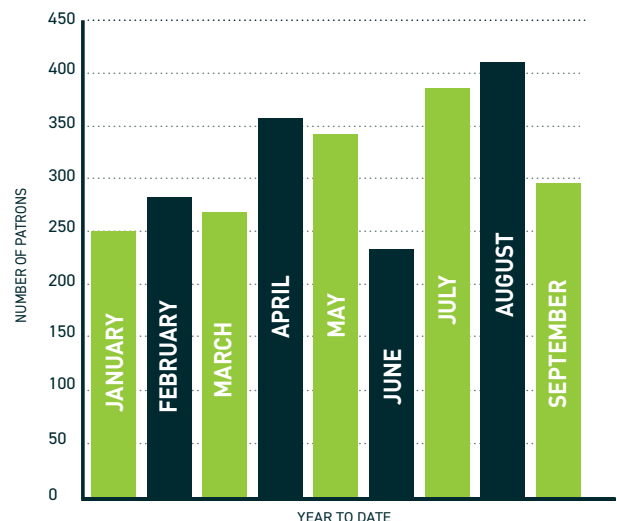

CHANGING ROOMS

- ▶ Check all door locks
- ▶ Lift and clean under all grates

BAY HOPPER USAGE STATISTICS - ROUTE 135

The 135 Bay Hopper service continues to be well utilised by people. This Service runs four days per week - Monday, Wednesday, Friday and Saturday (except public holidays). Bus timetables are available in the Council Offices, Kawerau i-SITE or via our website kaweraudc.govt.nz

PATRONAGE DATA FOR BAY HOPPER BUS 135
From January 2022 – September 2022.

REVIEW OF AGE FRIENDLY AND ACCESSIBILITY STRATEGY

Council is reviewing the Age Friendly and Accessibility Strategy and are seeking feedback from community groups, organisations and individuals.